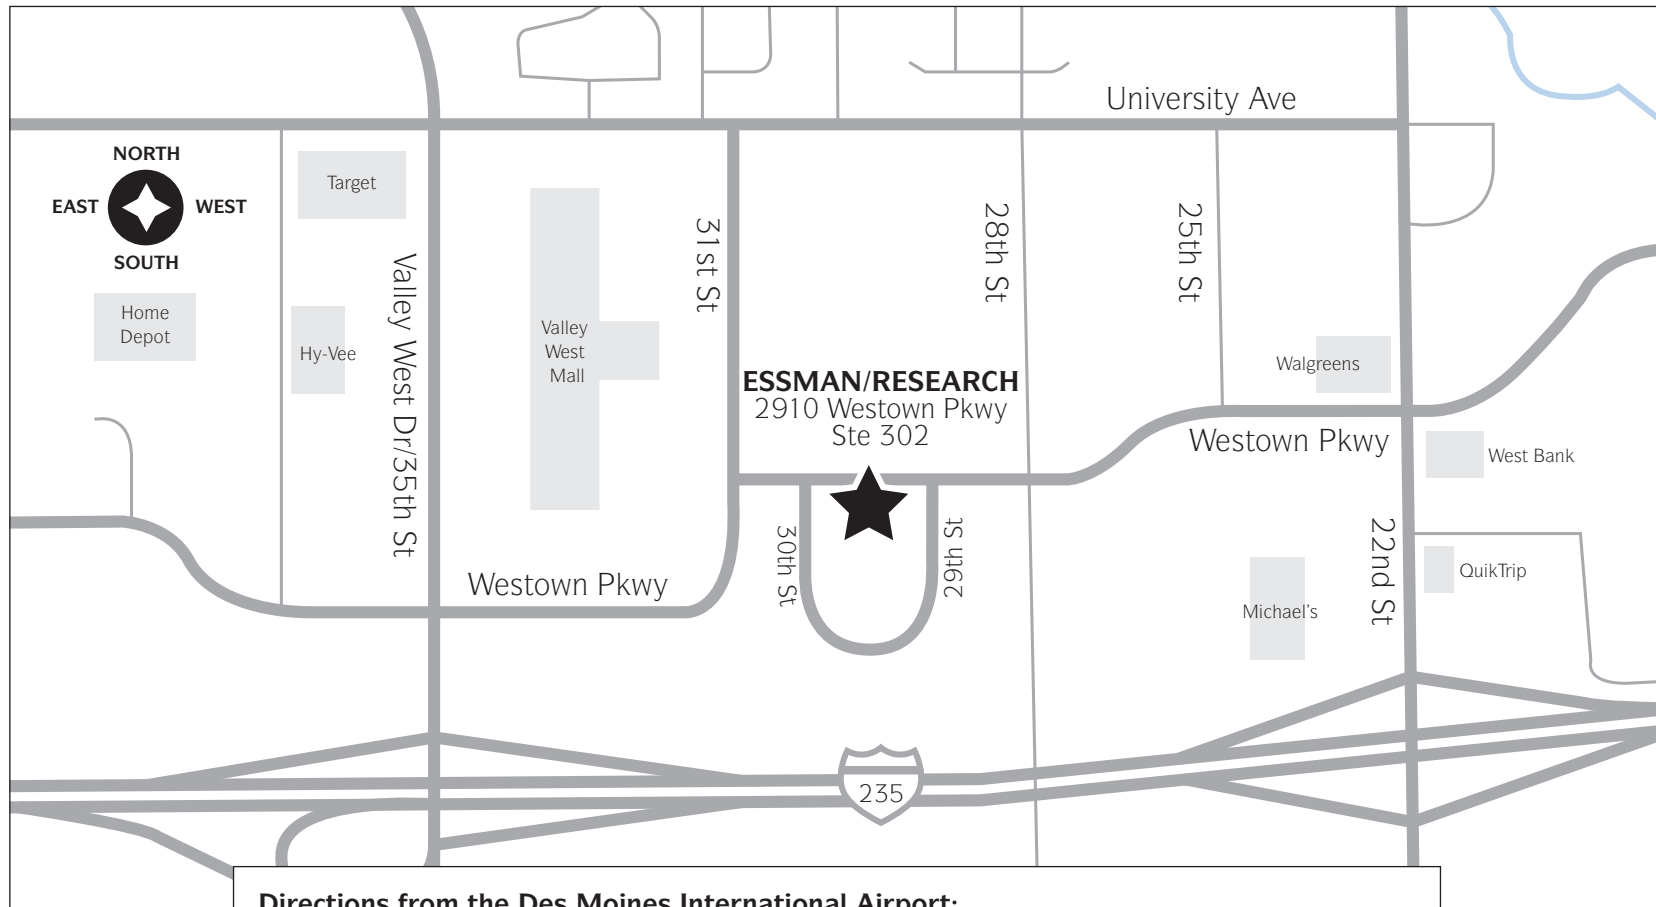

# DIRECTIONS TO ESSMAN/RESEARCH

## Directions from the Des Moines International Airport:

Turn left on Fleur Drive and go approximately 4.5 miles north. Use the left two lanes to take the Interstate 235 W ramp. Merge onto I-235 W and continue for 4.5 miles. Take exit 2 for 22nd Street toward West Des Moines/Clive. Turn right on 22nd Street and in 0.2 miles turn left on Westtown Parkway. Turn left on 30th Street and then take the first left to enter the parking lot located on the south side of our building.